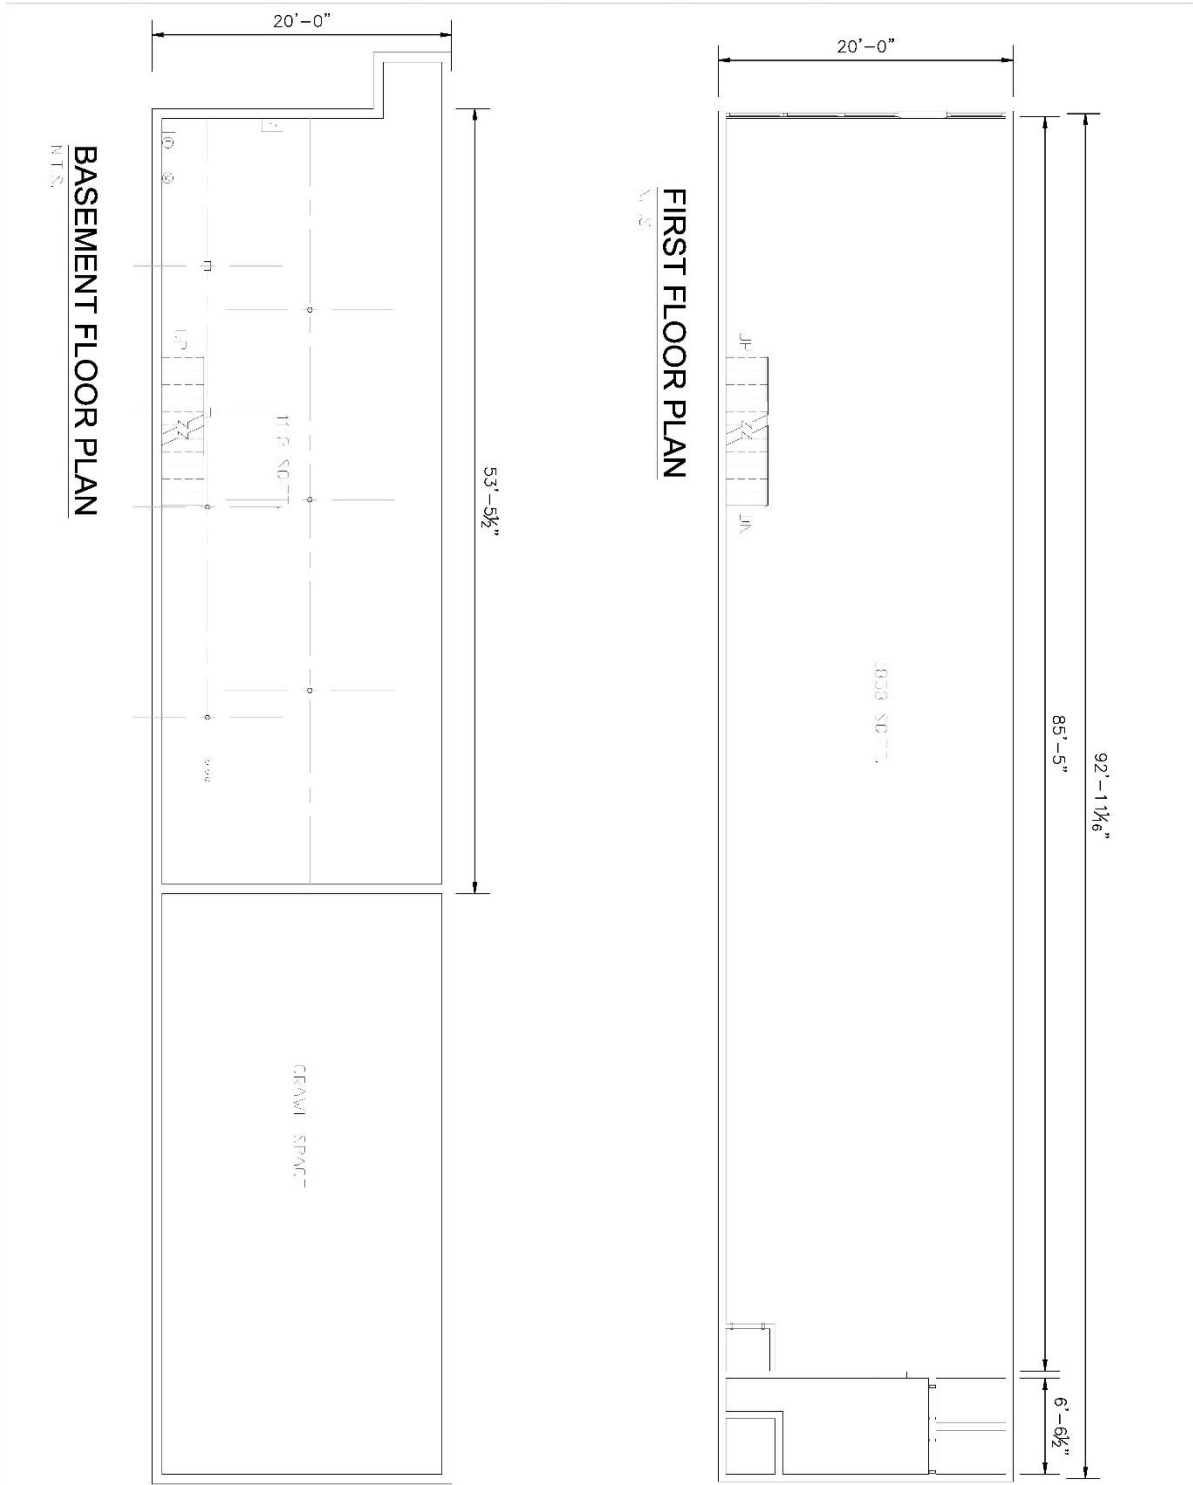

1606 Pitkin Avenue
Brooklyn, NY