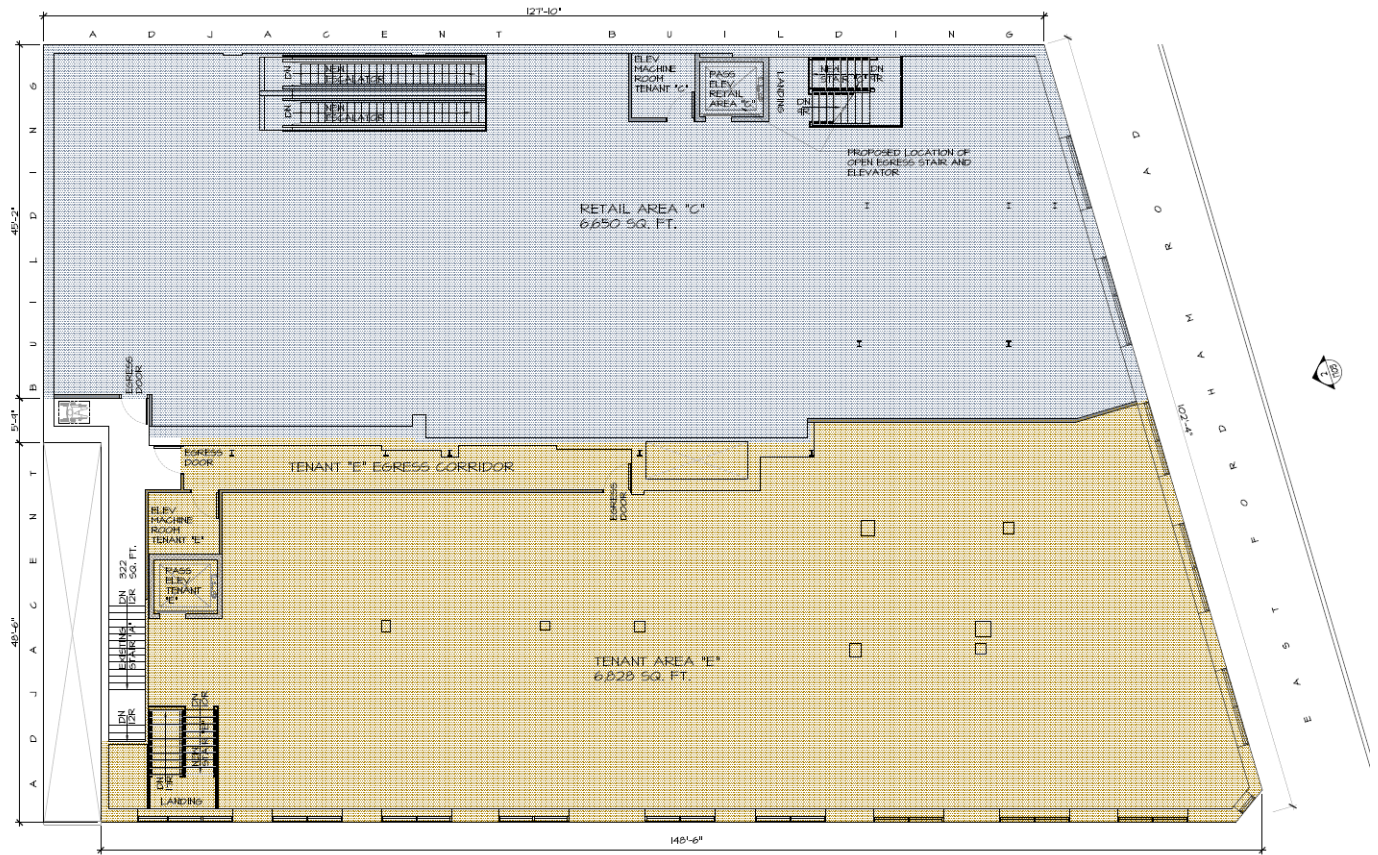

203 East Fordham Road Bronx, NY

203 East Fordham Road Bronx, NY

EAST FORDHAM ROAD, BRONX, NY

MORRIS AVENUE			MORRIS AVENUE		
Cee & Cee	112		29	31	Insight
					fabco shoes
Horizon Wireless	112		39	39	Kids' World
		E	119		Danice
May Max	114	A	125		Lens Lab Express
EAST 188TH STREET			S	127	Fordham Jewelers
Sneaker Plaza	112	T	129		Perfume
E Style	114		131		Fantasia Beauty Supply
Luigi's Pizza	116	F	133		Cellular Center
Terlin's Collections Paris	118	O	135		City Style
Capo	120	R	137		Urban Classic
CRESTON AVENUE			D	CRESTON AVENUE	
	124	H	 		
	124	A			
	128	M			
Mobile & Pawn	132				
Sneaker Box	136	R			
COHEN'S Fashion Optical	138	D	One Fordham Square		
	142				
GRAND CONCOURSE			BD	BD	GRAND CONCOURSE
Pizza	200		203		Pretty Girl
Bon Bini	206		207		2 Bros Pizza
			207		Platform NYC
Forever Beauty	210		209		
Gold Palace	214		213		Fordham Eyes
	222		215		
	224		217		
	226		219		One Stop
			221		
VALENTINE AVENUE			VALENTINE AVENUE		
	250		251		Dr Jay's Lady
	250				
AMERICAN EAGLE OUTFITTERS	250		255		
	260		261		Mobile Store
	272				
	272				
	274		279		

*All Information and images contained herein come from sources deemed reliable and is submitted subject to errors, omissions, change of terms and withdrawal notices.