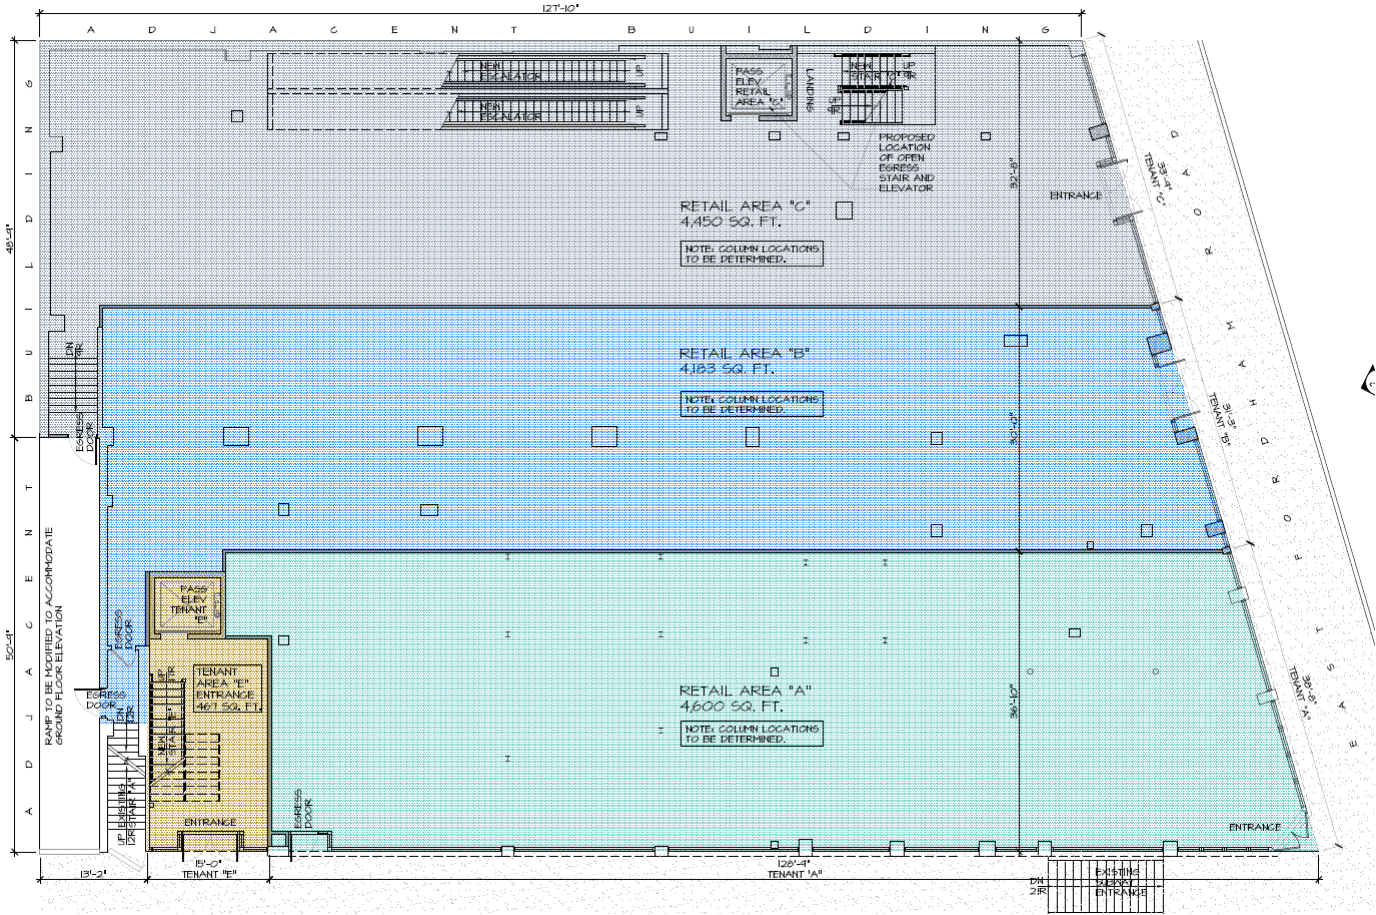

203 East Fordham Road Bronx, NY