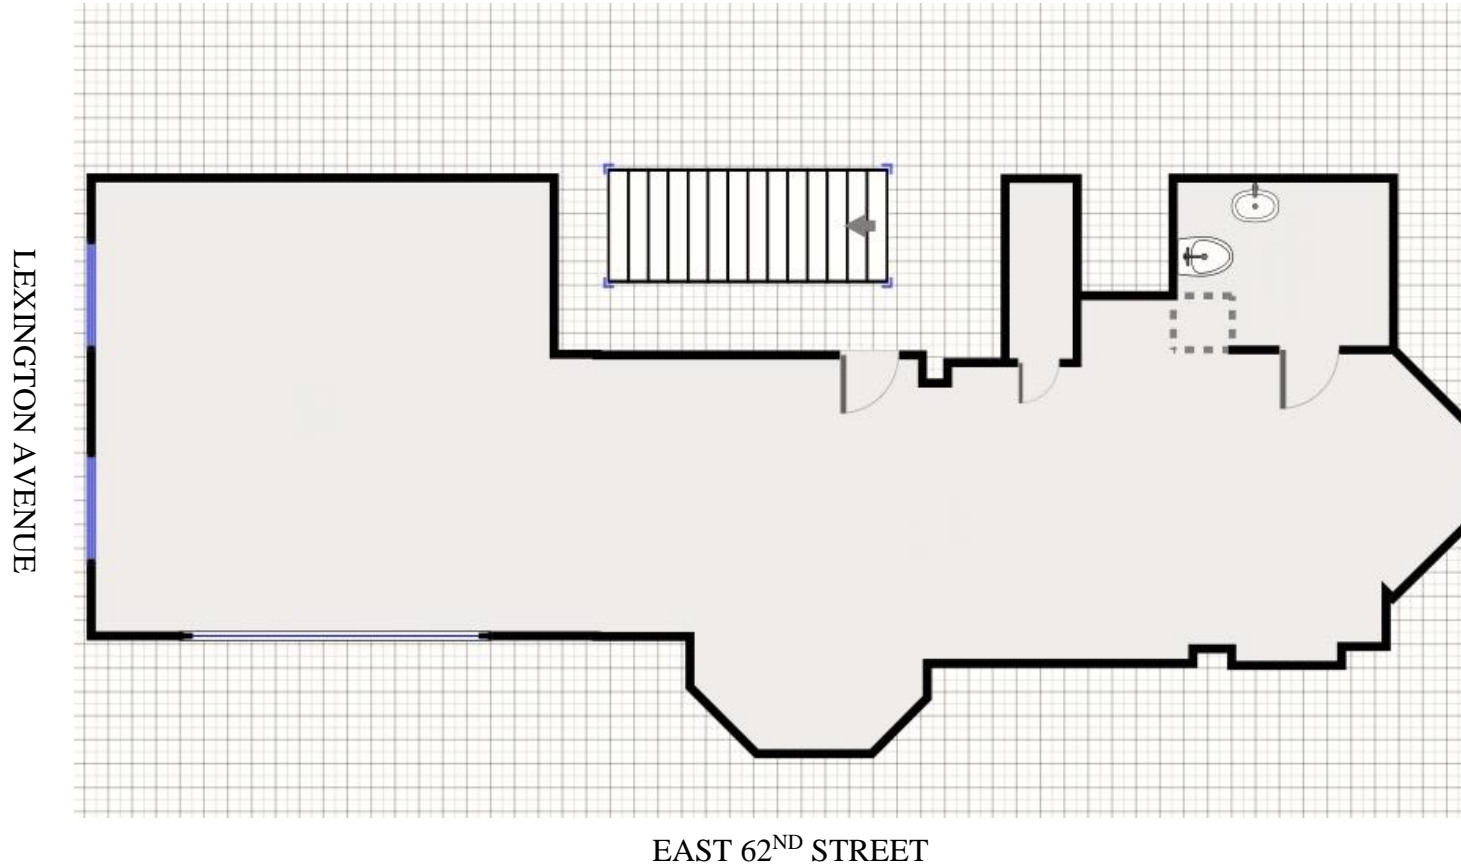

SECOND FLOOR - FLOOR PLAN

CONTACT EXCLUSIVE AGENTS

Michael Friedman
Michael@ilrny.com
Direct 718 482 9800 x1

David Alani
David@ilrny.com
Direct 718 482 9800 x2
36-12 34th Avenue, 2nd Floor
Long Island City, NY 11106
Phone 718 482 9800
www.ilrny.com