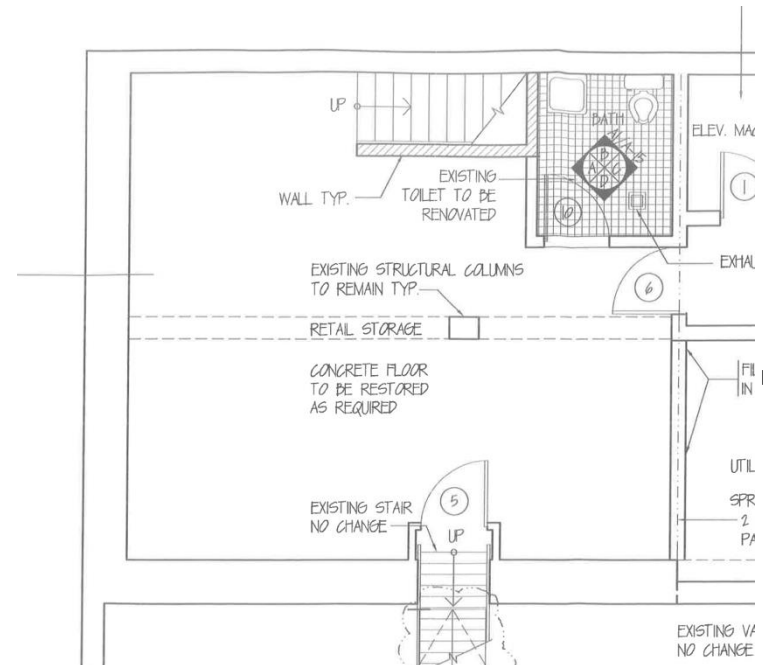

Approximate Size

Ground Floor: 1,100 square feet

Lower Level: 800 square feet

Frontage

40' on Columbus Avenue

Neighboring Tenants

Vince, Athleta, Club Monaco, Aesop, Magnolia Bakery, Rag & Bone, Madewell, Marine Layer, Intermix, Swatch, Juice Press, Park

Ground Floor

Lower Level