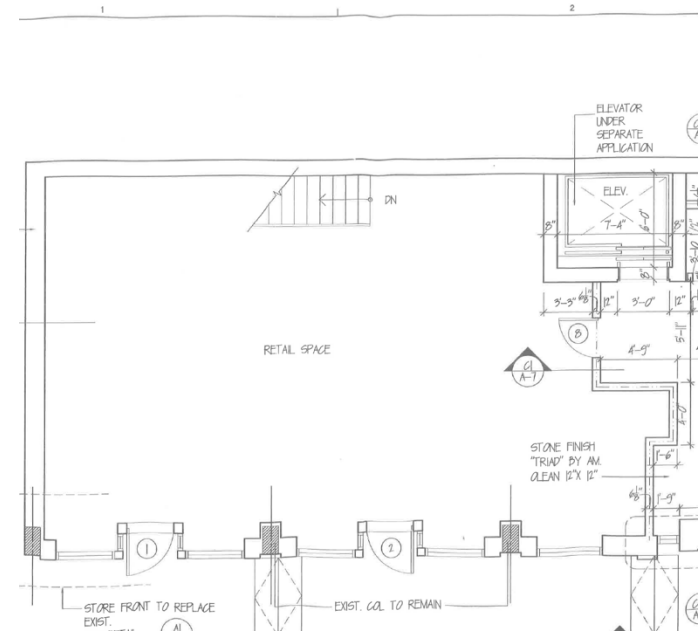

Approximate Size

Ground Floor: 1,100 square feet

Lower Level: 800 square feet

Frontage

40' on Columbus Avenue

Neighboring Tenants

Vince, Athleta, Club Monaco, Aesop, Magnolia Bakery, Rag & Bone, Madewell, Marine Layer, Intermix, Swatch, Juice Press, Park

Ground Floor

Lower Level