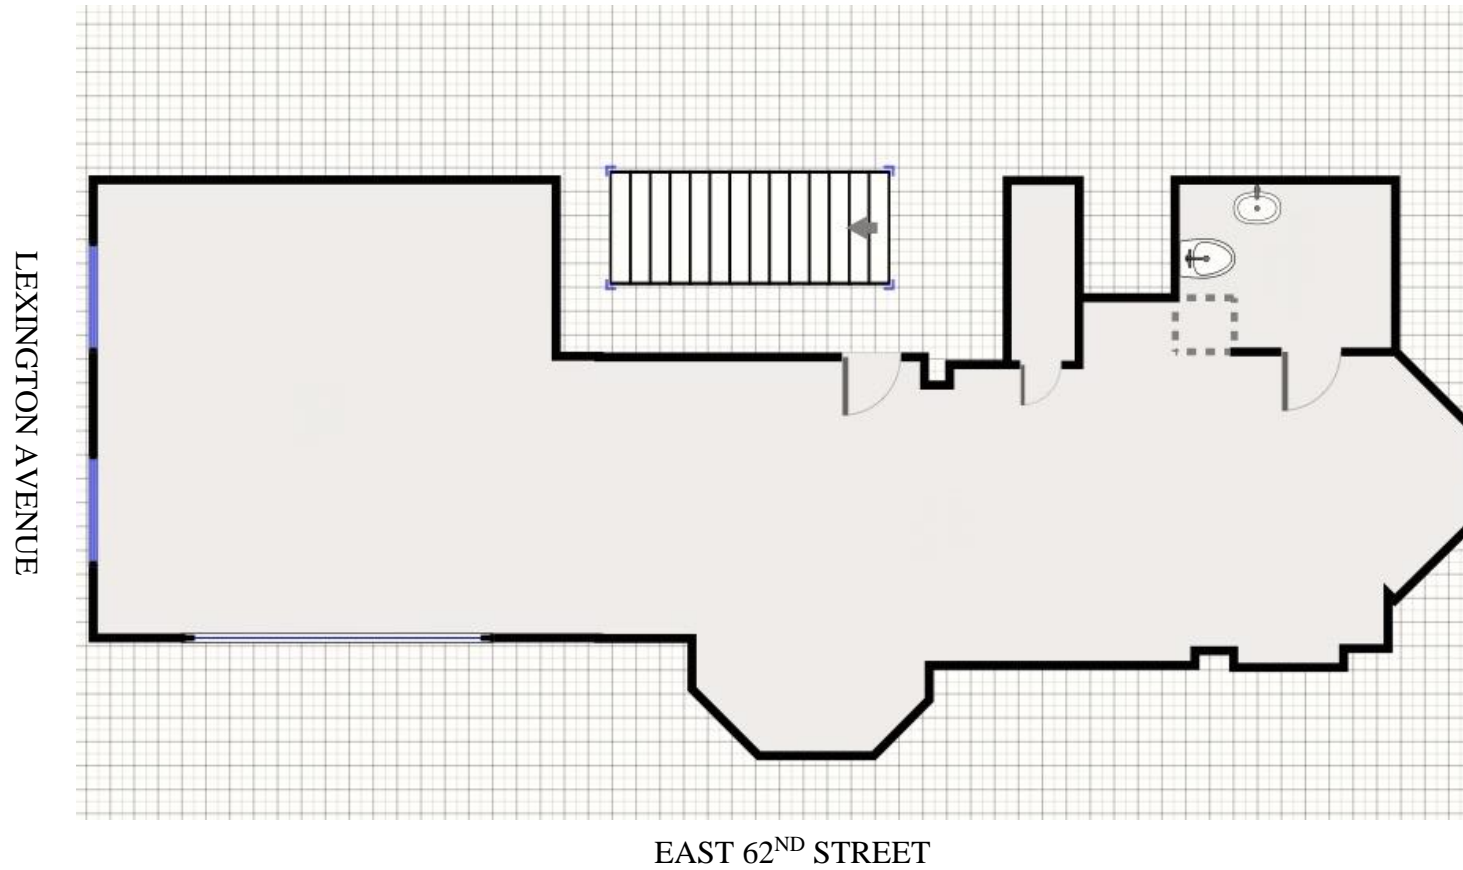

SECOND FLOOR - FLOOR PLAN

CONTACT EXCLUSIVE AGENTS

Michael Friedman
Michael@ilrny.com
Direct 718 482 9800 x1

David Alani
David@ilrny.com
Direct 718 482 9800 x2
42-40 Bell Blvd., Suite 201
Bayside, NY 11361
Phone 718 482 9800
www.ilrny.com